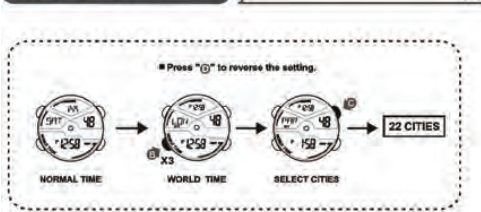

HOW TO SET WORLD TIME

E-14

HOW TO SET WORLD TIME

E-15

GMT Difference	-11	-10	-09	-08	-07	-06	-05	-04	-03	-02	+01	+02	+03	+04	+05	+06	+07	+08	+09	+10	+11	+12
CITY CODE	PPG	HIL	ANL	LAK	DEX	MEX	NYC	CCS	RO	PAR	PAR	CM	MOH	DXB	KH	DAR	BKK	HKG	TYO	SYD	WOU	WLG
CITY NAME	Sarina	Honolulu	Los Angeles	Honolulu	Darwin	Mexico	New York	Caracas	Rio De Janeiro	London	Paris	Cairo	Moscow	Dubai	Karachi	Dacca	Bangkok	Hong Kong	Tokyo	Sydney	Wellington	Wellington

FEATURES AND SPECIFICATIONS

E-17

1. Standard display mode: Hours, Minutes, Seconds, Day of the week, Date, Months.
2. Function:
   - Year, Month, Date AM/PM and Electro-Luminescent light.
   - Alarm function with buzzer signal output.
   - Chronograph function with lap operation.
   - Hourly chime.
   - 12/24 hour format switch option.
3. World Time.
4. Timer.
5. Second time zone.
3. Accuracy at normal temperature (25°C): ±30 seconds a month.
4. Normal operating temperature range: 10°C - 40°C.