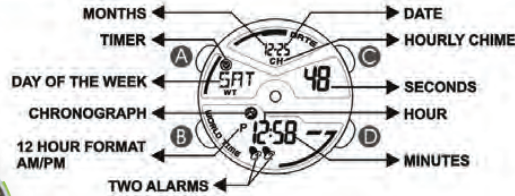

## REGULAR DISPLAY AND BUTTON OPERATION

E-01