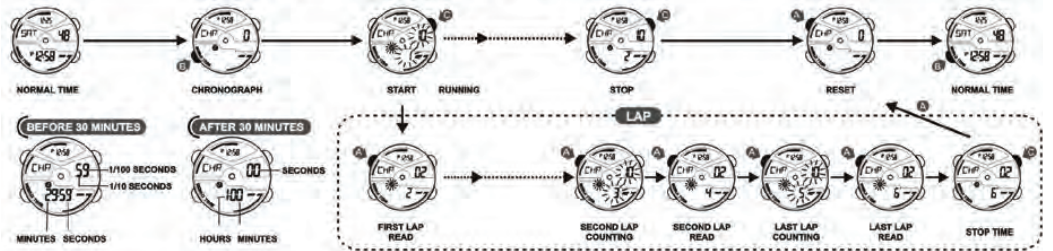

HOW TO SET THE CHRONOGRAPH

E-10

HOW TO SET THE CHRONOGRAPH

E-11