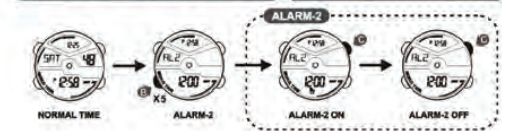

HOW TO SET ALARM-2 DISPLAY

E-09