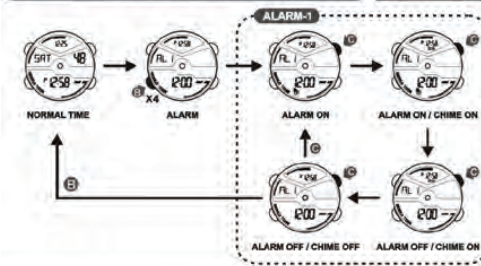

HOW TO USE ALARM-1 AND CHIME DISPLAY

E-08