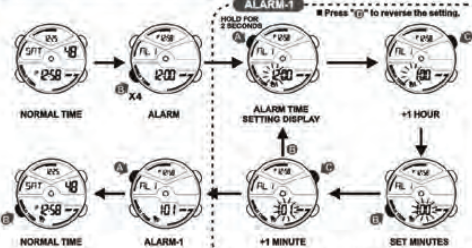

HOW TO SET ALARM TIME

E-06